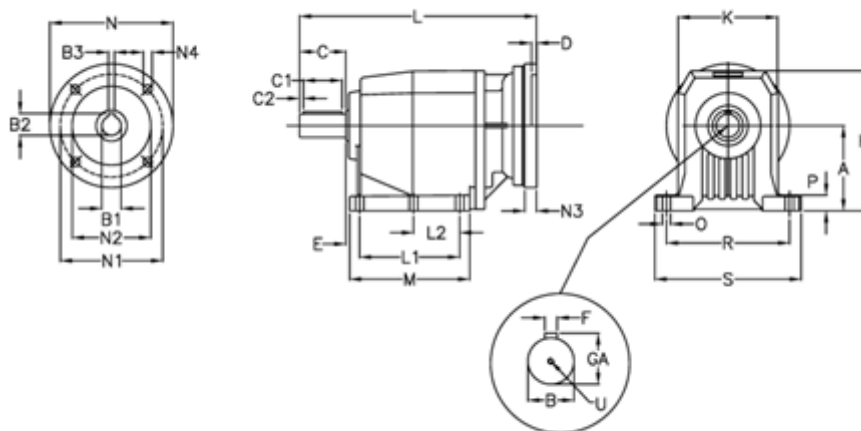

Article number: 406007136201225  
 Description: Helical gearbox  
 C704P-1362-P71B5

## Measures

|           |            |            |            |
|-----------|------------|------------|------------|
| A = 210   | D = 4.5    | L2 = 0.0   | P = 30     |
| B = 60    | E = 25     | M = 222.0  | R = 300    |
| B1 = 14   | F = 18     | N = 160    | S = 350    |
| B2 = 16.3 | GA = 64.0  | N1 = 130   | U = M20x42 |
| B3 = 5    | H = 349    | N2 = 110   |            |
| C = 120   | K = 262    | N3 = 0     |            |
| C1 = 90   | L = 504.5  | N4 = M8x16 |            |
| C2 = 15   | L1 = 165.0 | O = 22     |            |